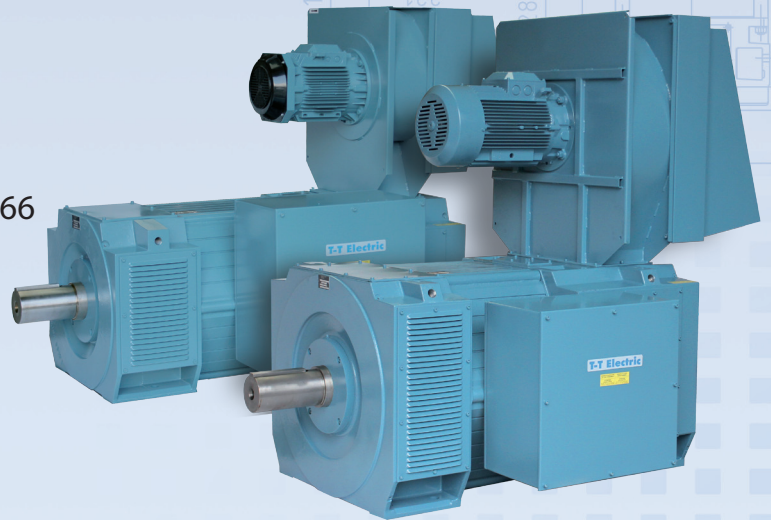

### A full range of high quality DC motors

- 4 Standard lengths A, B, C, D
- Output from 160 to 1120 KW
- IEC, NEMA, CSA standards
- Degree of protection IP23 - IP55
- Cooling forms IC17 IC37 IC06 IC86W IC666
- All mountings and designs
- Wide range of accessories