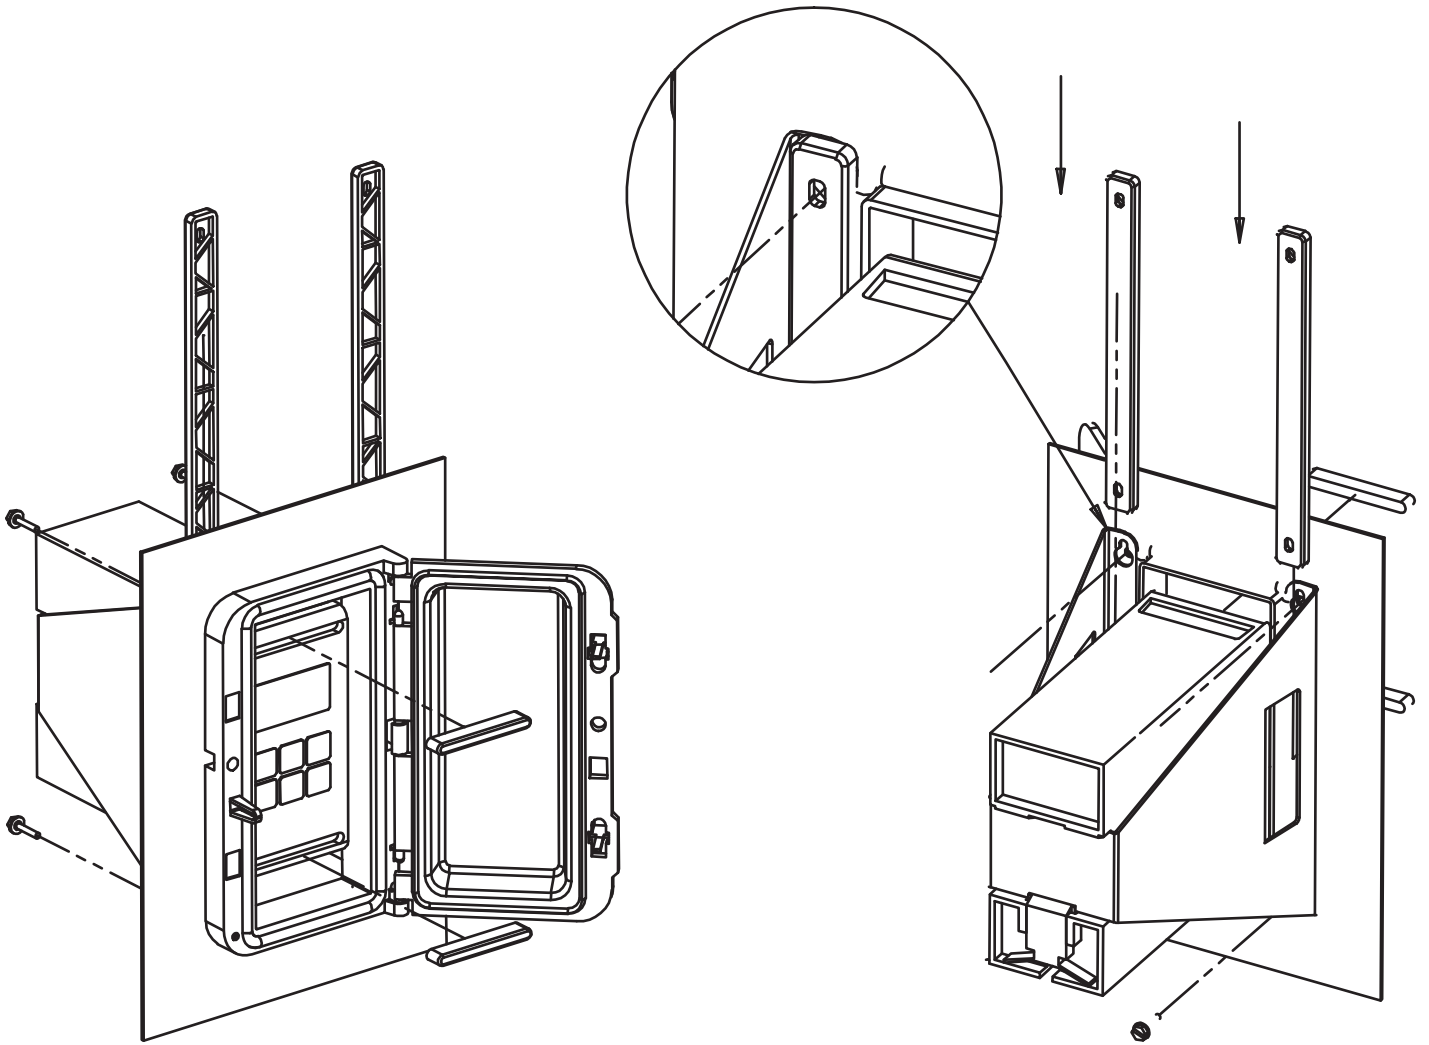

# Emotron Shaft Power Monitors Front Panel Kit, IP54

Data Sheet  
English

## Technical data

Table 1

Detail	Dimension (mm)	Parts
Plastic door	130 x 77	1 pcs
Mounting plate	128 x 108	1 pcs
Mounting spacer	130 x 11 x 4	2 pcs
Screws		4 pcs
Terminal covers	39 x 4	2 pcs

Table 2

Protection class	
Plastic door	IP54