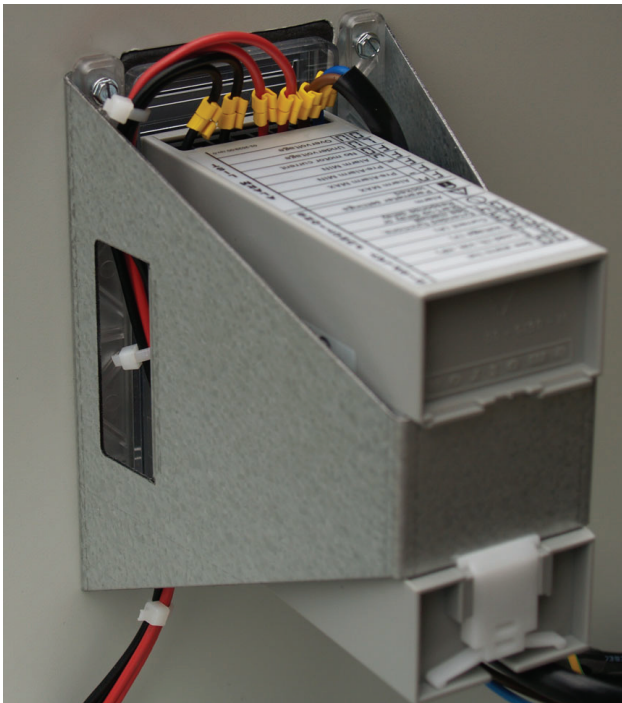

# Emotron Shaft Power Monitors Front Panel Kit, IP54

Data Sheet  
English

## Technical data

Table 1

Detail	Dimension (mm)	Parts
Plastic door	130 x 77	1 pcs
Mounting plate	128 x 108	1 pcs
Mounting spacer	130 x 11 x 4	2 pcs
Screws		4 pcs
Terminal covers	39 x 4	2 pcs

Table 2

Protection class	
Plastic door	IP54