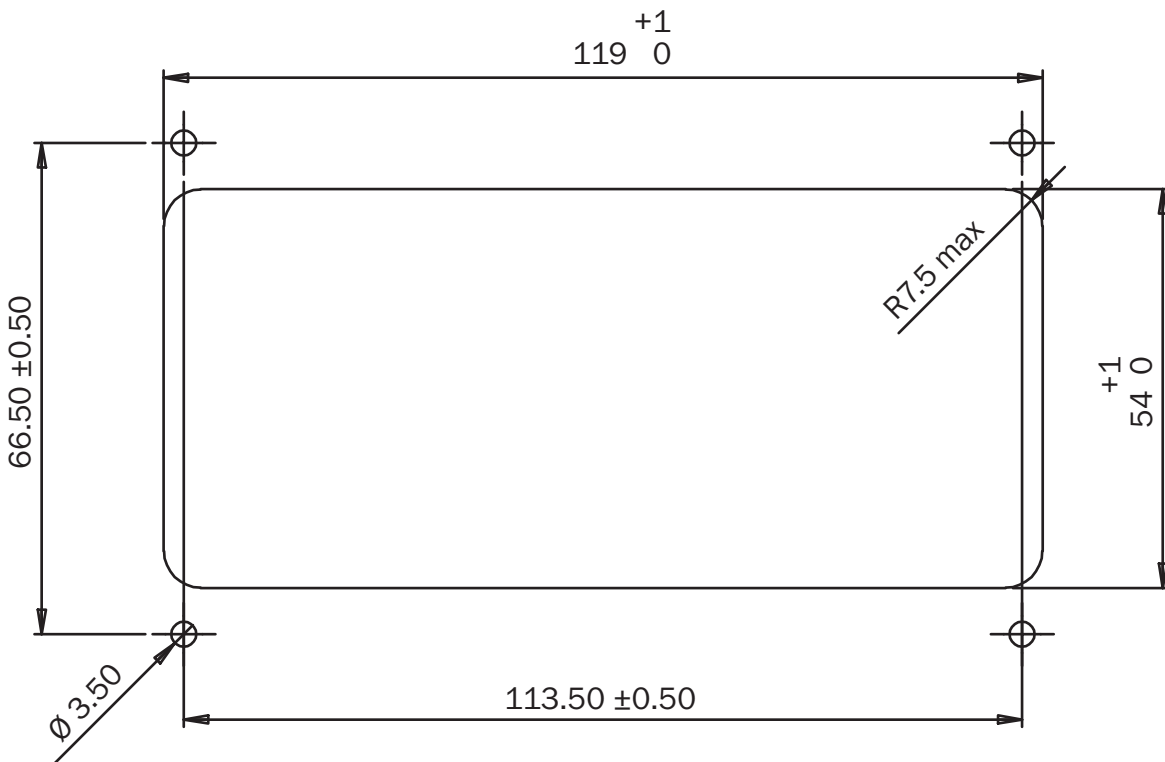

# Emotron Shaft Power Monitors Front Panel Kit, IP54

Data Sheet  
English

## Technical data

Table 1

Detail	Dimension (mm)	Parts
Plastic door	130 x 77	1 pcs
Mounting plate	128 x 108	1 pcs
Mounting spacer	130 x 11 x 4	2 pcs
Screws		4 pcs
Terminal covers	39 x 4	2 pcs

Table 2

Protection class	
Plastic door	IP54